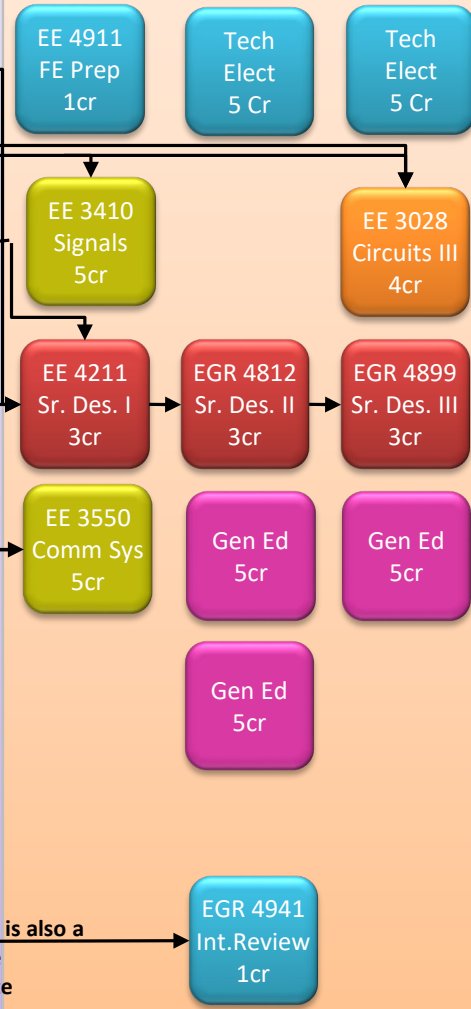

Electrical Engineering Flow Chart and Suggested Schedule

See catalog for more options

Entering with all but 20 credits of SPU General Ed completed as...

2 Quarters of Programming in same language

A Circuits 1 class with lab

Calculus Equivalent to SPU's Additional Math Equivalent to SPU's

Physics Equivalent to SPU's

SPU Year 1

SPU year 2

Approved internship is also a pre-req for 4941, see ECS Intern Canvas site

Advanced Writing (5 cr), UCOR 2000 (5cr) + UCOR 3000 (5cr) + UFND 3001 (5cr) + UFND 3100 (5cr)
 WK-Arts (5cr) + WK-Humanities (5cr) + WK-Social Science (5cr) + WE (5cr) [CUE (3cr) if not included in one of the WK or the WE]
 Foreign Language (if needed) (0-15cr)