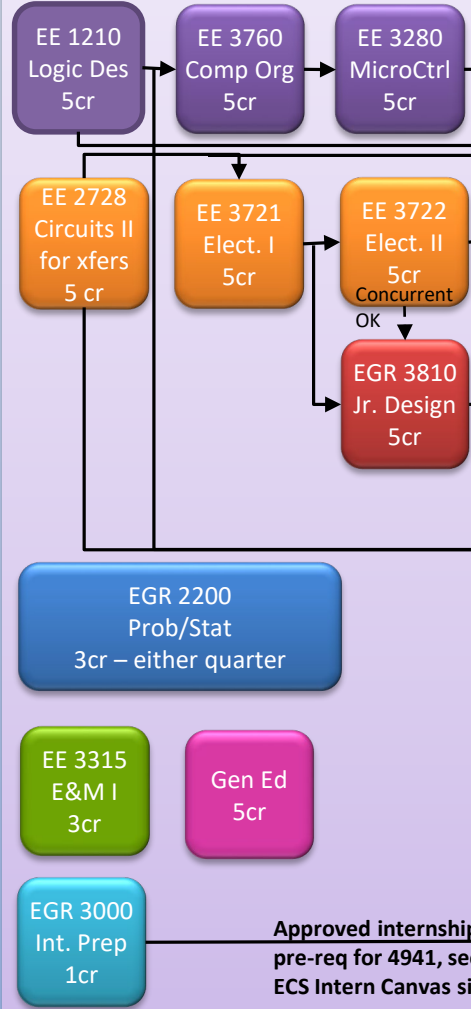

Electrical Engineering Flow Chart and Suggested Schedule

See catalog for more options

Entering with all but 20 credits of SPU General Ed completed as...

2 Quarters of Programming in same language

A Circuits 1 class with lab

Calculus Equivalent to SPU's Additional Math Equivalent to SPU's

Physics Equivalent to SPU's

SPU Year 1

SPU year 2

Approved internship is also a pre-req for 4941, see ECS Intern Canvas site

Advanced Writing (5 cr), UCOR 2000 (5cr) + UCOR 3000 (5cr) + UFND 3001 (5cr) + UFND 3100 (5cr)
 WK-Arts (5cr) + WK-Humanities (5cr) + WK-Social Science (5cr) + WE (5cr) [CUE (3cr) if not included in one of the WK or the WE]
 Foreign Language (if needed) (0-15cr)