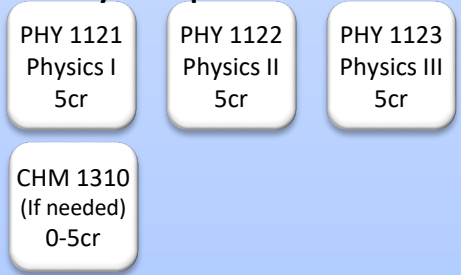

Electrical Engineering Flow Chart and Suggested Schedule

See catalog for more options

Entering with all but 20 credits of SPU General Ed completed as...

2 Quarters of Programming in same language

A Circuits 1 class with lab

Calculus Equivalent to SPU's Additional Math Equivalent to SPU's

Physics Equivalent to SPU's

SPU Year 1

SPU year 2

Approved internship is also a pre-req for 4941, see ECS Intern Canvas site

Advanced Writing (5 cr), UCOR 2000 (5cr) + UCOR 3000 (5cr) + UFND 3001 (5cr) + UFND 3100 (5cr)
 WK-Arts (5cr) + WK-Humanities (5cr) + WK-Social Science (5cr) + WE (5cr) [CUE (3cr) if not included in one of the WK or the WE]
 Foreign Language (if needed) (0-15cr)